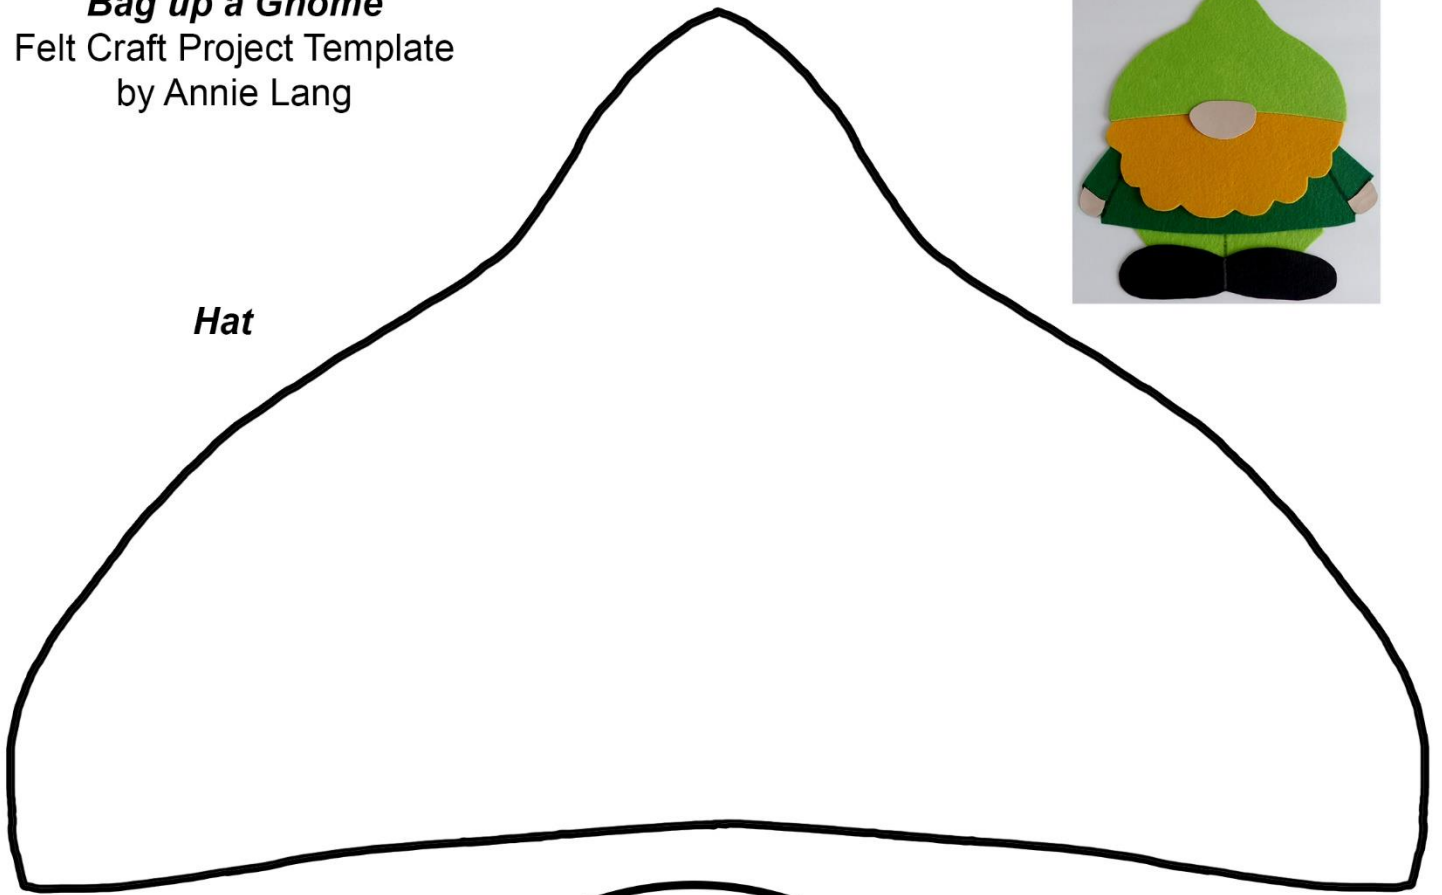

Bag up a Gnome
Felt Craft Project Template
by Annie Lang

Hat

Nose

Beard

Bag up a Gnome
Felt Craft
Project Template
by Annie Lang