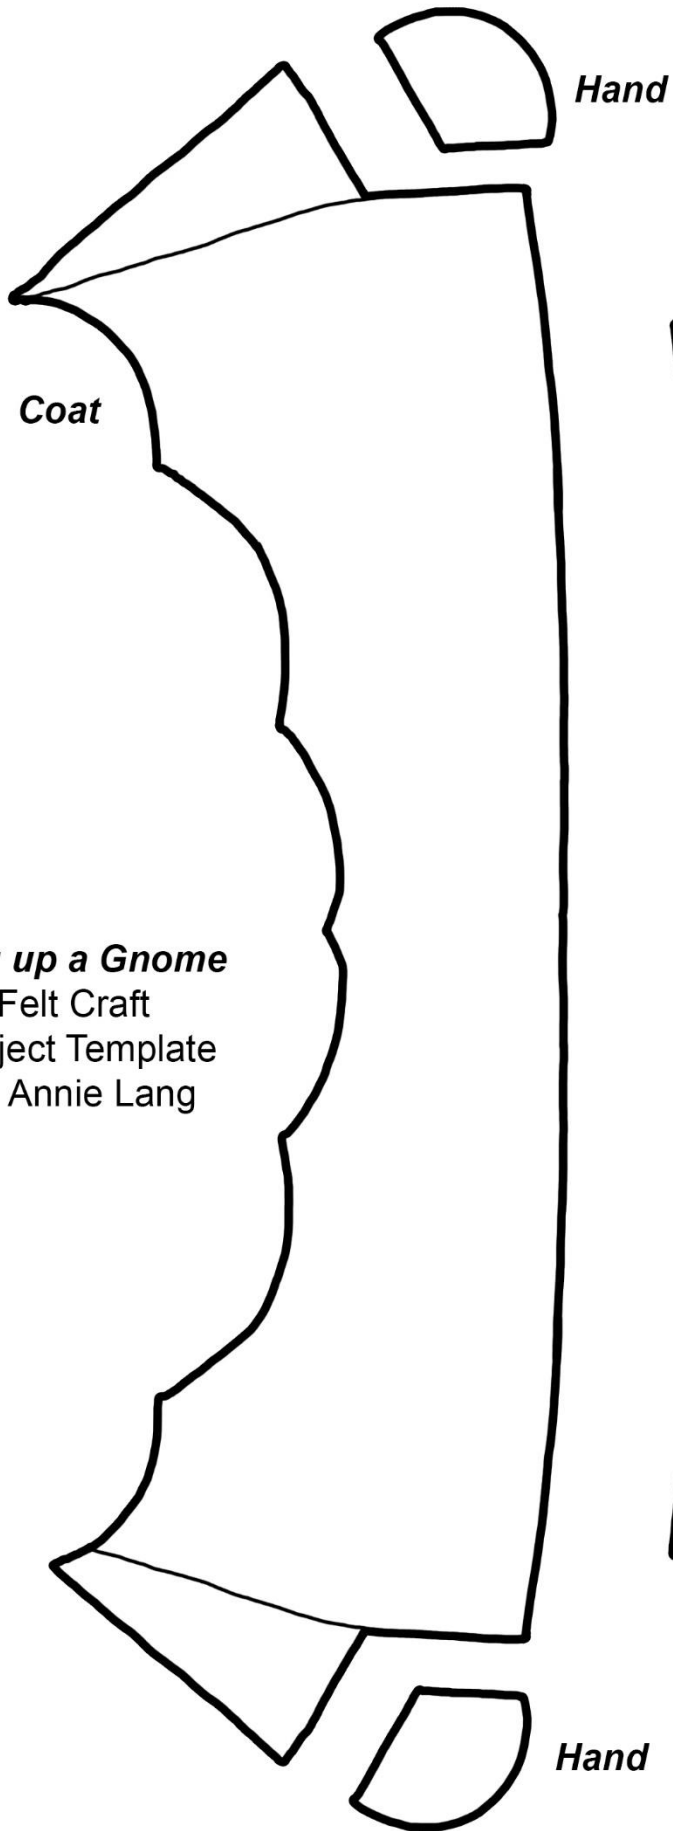

Bag up a Gnome
Felt Craft Project Template
by Annie Lang

Hat

Nose

Beard

Bag up a Gnome
Felt Craft
Project Template
by Annie Lang